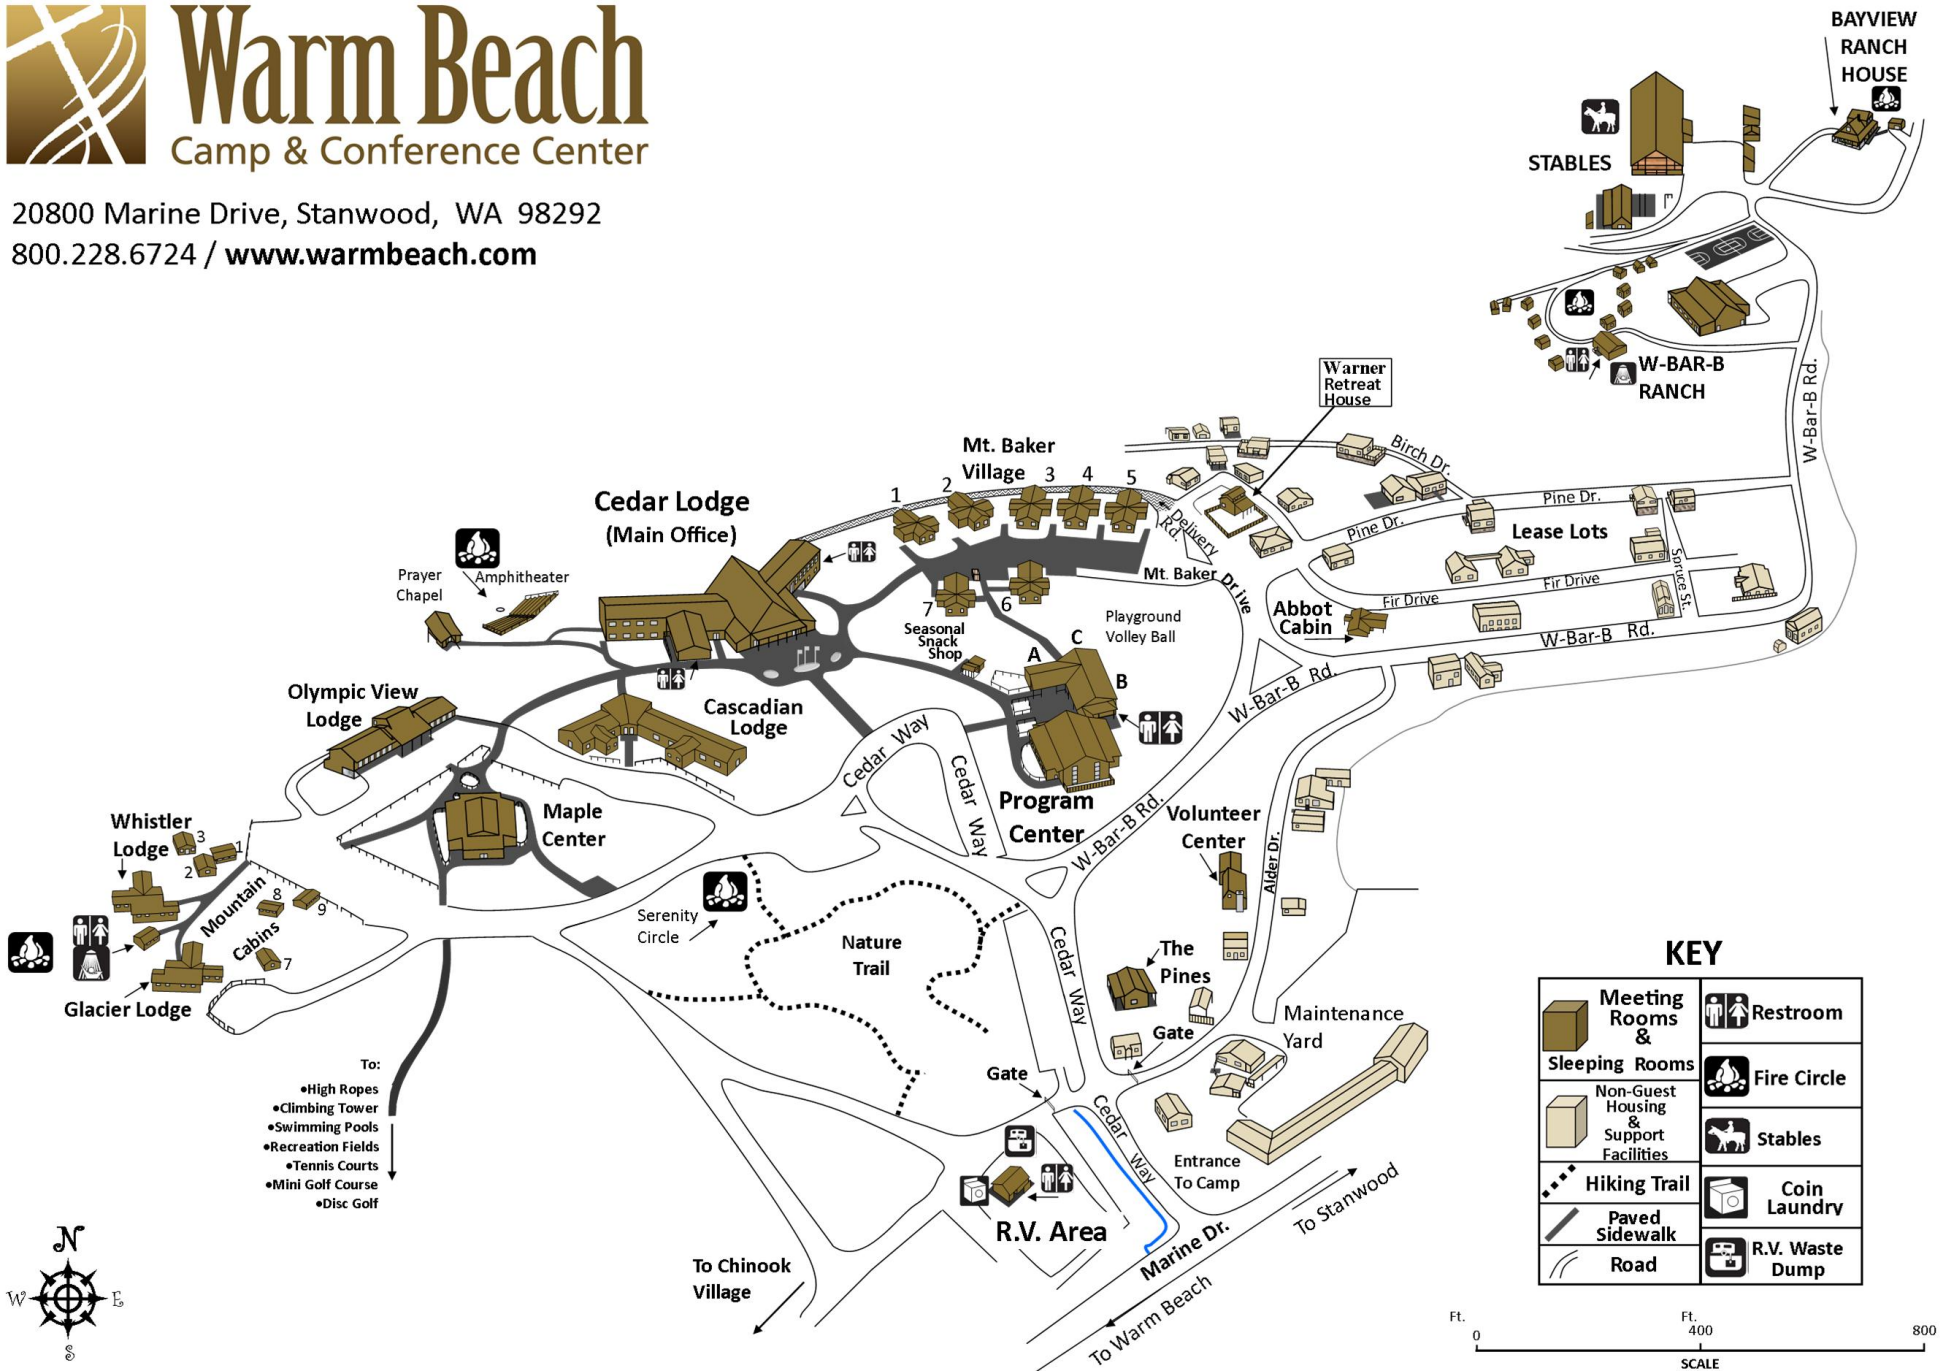

Warm Beach

Camp & Conference Center

20800 Marine Drive, Stanwood, WA 98292
 800.228.6724 / www.warmbeach.com

- To:
- High Ropes
 - Climbing Tower
 - Swimming Pools
 - Recreation Fields
 - Tennis Courts
 - Mini Golf Course
 - Disc Golf

KEY

	Meeting Rooms & Sleeping Rooms		Restroom
	Non-Guest Housing & Support Facilities		Fire Circle
	Hiking Trail		Stables
	Paved Sidewalk		Coin Laundry
	Road		R.V. Waste Dump